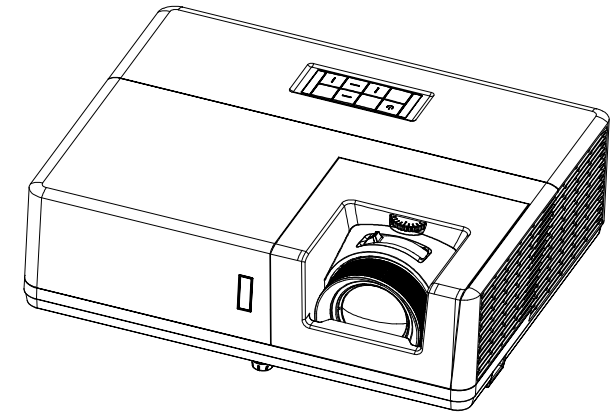

SCALE 1:3

| | | | | | | | |
|-------|--|---------------|--|----------|--|-----------------------------|--|
| DRAWN | | Simpson Tseng | | 20190621 | | Optoma Corporation | |
| ENG. | | Simpson Tseng | | 20190621 | | NAME : | |
| CHK. | | | | | | ZU606T SIX VIEW DIAGRAM | |
| APPD. | | | | | | PART NO. 957050IGCIE Rev. A | |
| TITLE | | MLJ | | PART NO. | | SHEET 1 OF 1 | |
| SCALE | | UNIT | | MATERIAL | | FINISH | |
| 1 : 3 | | mm | | NA | | NA | |